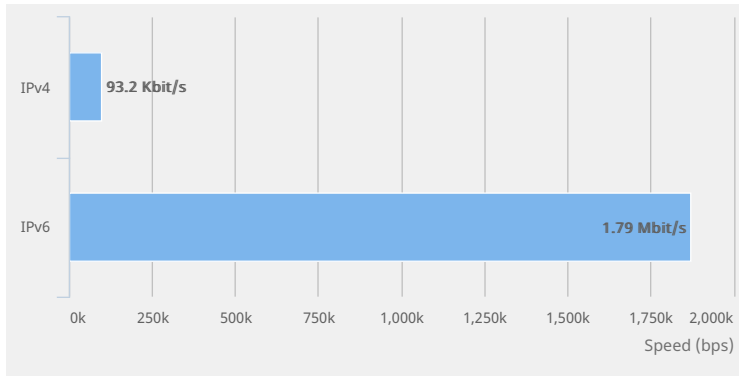

[↻ Test again](#)

Do you want to help us by running a test server in your area ?
If you think you can, please contact us (</contact.php>) !

IPv4 speed

Address  195.54.164.206

ISP AS50472 in Berlin

Speed 93.2 Kbit/s

IPv6 speed

Address  2001:67c:20a0:b102:1956:4ea3:f16f:a816

ISP Hosting Network via AS50472 in Berlin

Speed 1.79 Mbit/s

Your speed test results

[↻ Share your results](#)