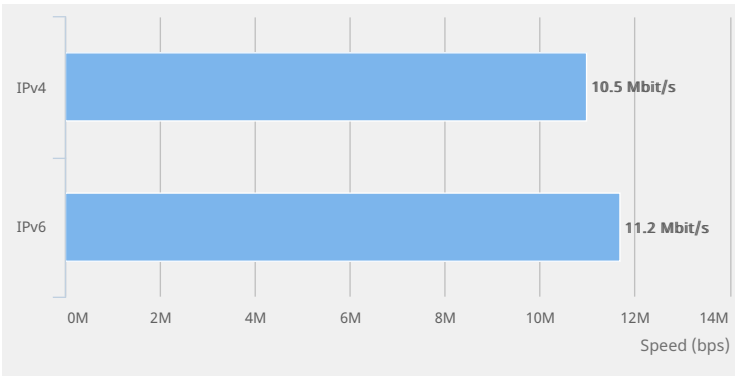

Safari energiesparmodus
Hier ist das Flash-Objekt zu sehen

Slow Mac?

Make your Mac run faster with award-winning app.

[Download Now](#)

Please select a test server

France - Lyon ▾

Lyon, LaFibre.info (<http://lafibre.info>) (~ 570 km)

[↻ Test again](#)

Do you want to help us by running a test server in your area ?
If you think you can, please contact us (</contact.php>) !

IPv4 speed

Address 89.0.188.73

ISP NetCologne

Speed 10.5 Mbit/s

IPv6 speed

Address 2001:4dd2:beef:0:54cb:9c22:b4a9:9f53

ISP NetCologne GmbH

Speed 11.2 Mbit/s

Your speed test results

[↻ Share your results](#)